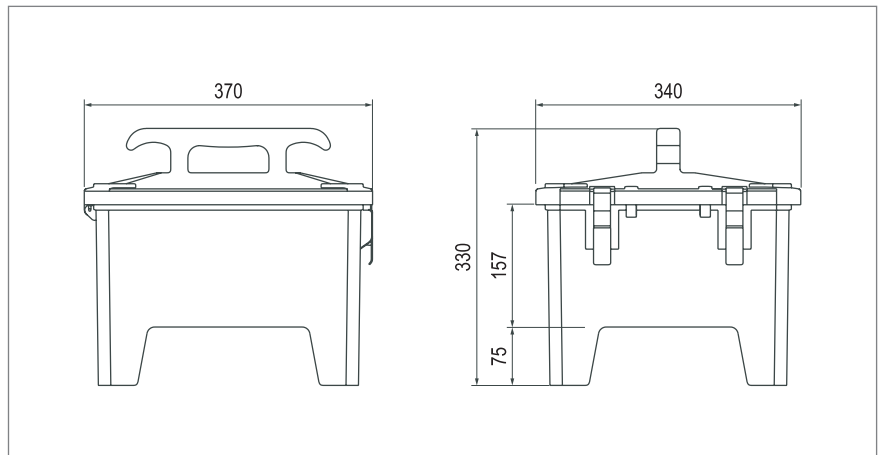

CE RoHS CCC

- Executive standard: EN60439-4
- Protection degree: IEC60529 IP44 IP67

Dimension (mm)

■ DT1807

■ DT1808