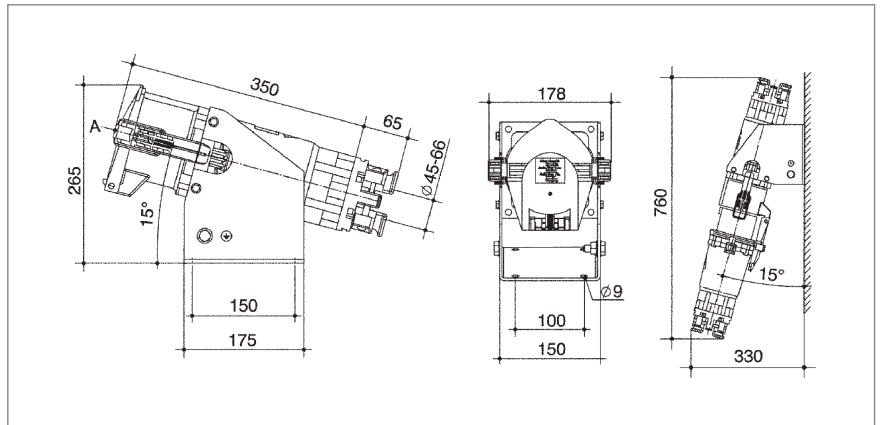

CE RoHS

A

Description	Ampere	Poles	Type
Type B	200	4	DT75221B
Bracket fixed, top incoming, with cable buckle. Signal control cable can be led in from the top or shell respectively if it is necessary. ▲▲ IP67	200	5	DT75226B
	250	4	DT75021B
	250	5	DT75111B
	400	4	DT75026B
	400	5	DT75116B

Dimension (mm)

- Surface Mounted Socket
- 160A/200A