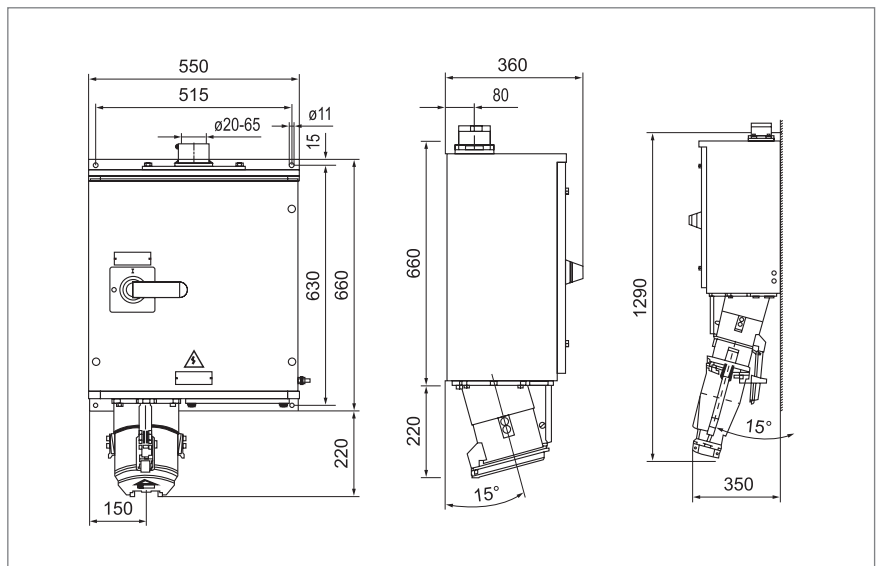

- Surface Mounted Outlet Box
- 250A/400A