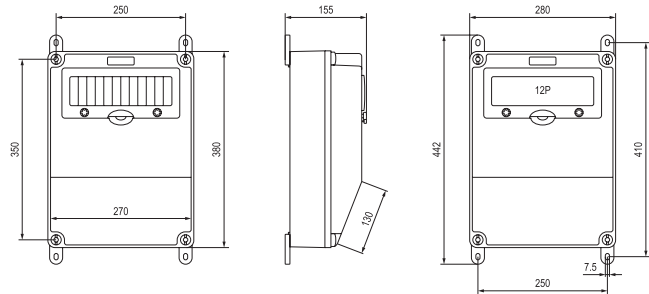

Dimension (mm)

- Surface Mounted Socket
- 160A/200A

- Surface Mounted Socket
- 250A/400A

CE RoHS

- Executive standard: EN60309
- Protection degree: IEC60529 IP67

Dimension (mm)

■ DTB282815

■ DTB283815