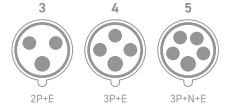

- DTN0331
- DTN0431

IP44 Plugs					
63A	3	DTN0331-4	DTN0331		
	4			DTN0341	
	5			DTN0351	
125A	3	DTN0431-4	DTN0431		
	4			DTN0441	
	5			DTN0451	

- DTN0341
- DTN0441

- DTN0351
- DTN0451

Current	63A			125A		
	3	4	5	3	4	5
a	101	101	101			
b	75.5	75.5	75.5			
c	36.5	36.5	36.5			
d	240	240	240			
e	174	174	174			
f						
g						
h						
Cable size (mm ²)	10~16					