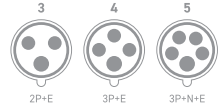

A

CE RoHS

Industrial Plugs and Sockets

Description	Ampere	Poles	Type
Type A	200	4	DT75251A
Flange fixed, bottom incoming, watertight and dustproof. Signal control cable can be led in from the top or shell respectively if it is necessary.	200	5	DT75256A
	250	4	DT75172A
	250	5	DT75173A
	400	4	DT75389A
400	5	DT75398A	

Dimension (mm)

- Surface Mounted Plug
- 160A/200A

- Surface Mounted Plug
- 250A/400A