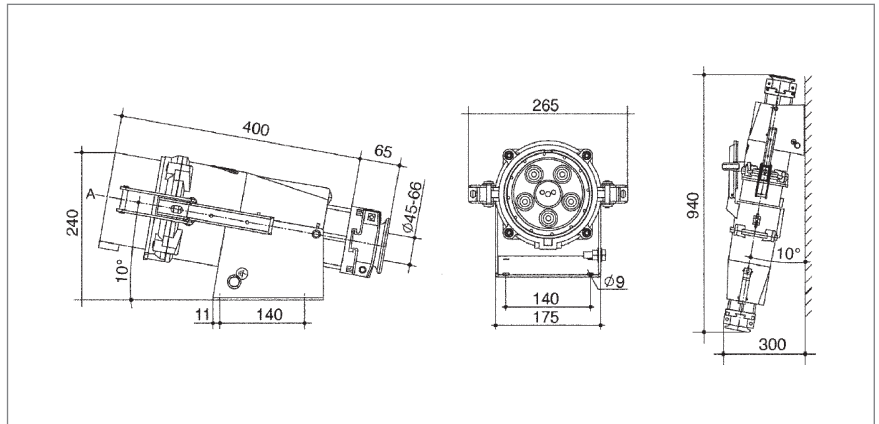

- Surface Mounted Plug
- 250A/400A