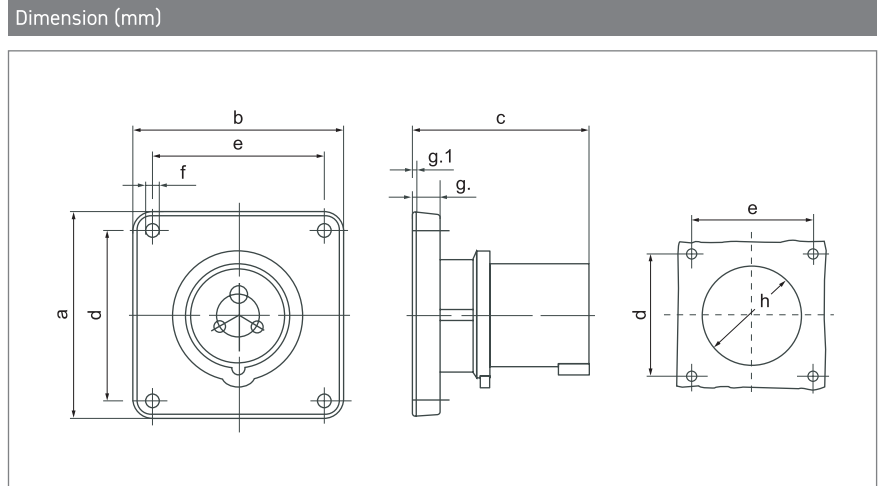

IP44 Panel Mounted Plug

Current	Poles	Model	Part Number	Part Number	Part Number
63A	3	DTN6331-4	DTN6331		
	4			DTN6341	
	5			DTN6351	
125A	3	DTN6431-4	DTN6431		
	4			DTN6441	
	5			DTN6451	

- DTN6341
- DTN6441