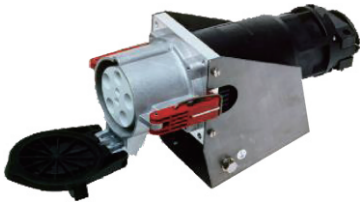

CE RoHS

A

Description	Ampere	Poles	Type
Type B	200	4	DT75221B
Bracket fixed, top incoming, with cable buckle. Signal control cable can be led in from the top or shell respectively if it is necessary. ▲▲ IP67	200	5	DT75226B
	250	4	DT75021B
	250	5	DT75111B
	400	4	DT75026B
	400	5	DT75116B

Dimension (mm)

- Surface Mounted Socket
- 160A/200A