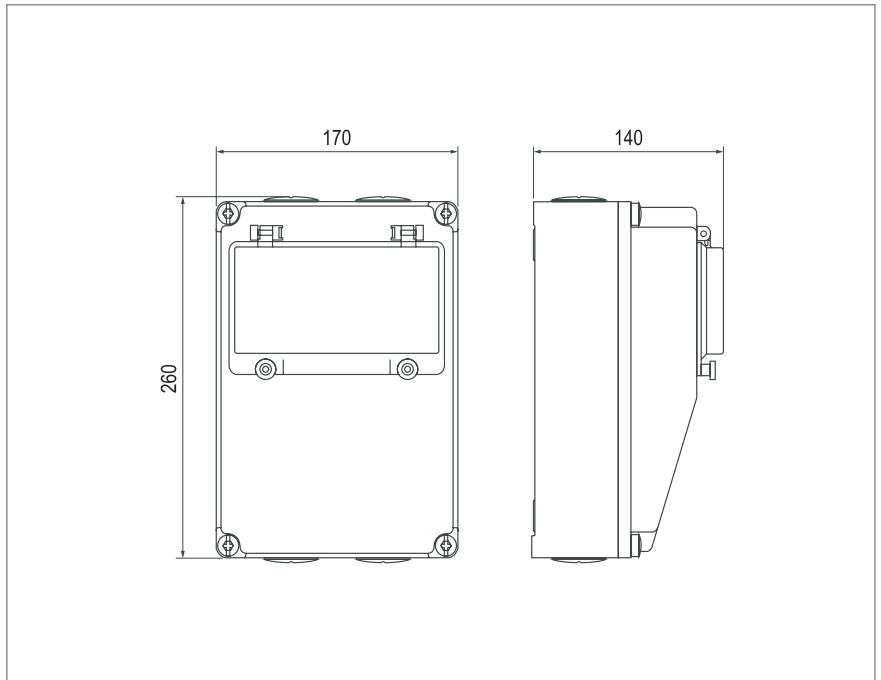

CE RoHS

- Executive standard: DIN VDE0623 IEC60309-2
- Protection degree: IEC60529 IP44 IP67

Dimension (mm)

DT1801

DT1802