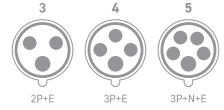

Current	16A			32A		
Pole	3	4	5	3	4	5
a	85.7	85.7	85.7	85.7	85.7	85.7
b	85.7	85.7	85.7	85.7	85.7	85.7
c	72	72	72	90	90	90
d	69.5	69.5	69.5	69.5	69.5	69.5
e	69.5	69.5	69.5	69.5	69.5	69.5
f	5.5	5.5	5.5	5.5	5.5	5.5
g	11	11	11	11	11	11
h	50	50	50	50	50	50
Cable size (mm ²)	1.5~2.5			4~6		