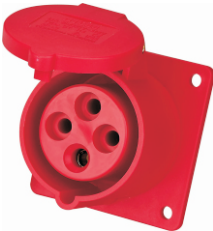

IP44 Panel Mounted Socket

Current	Poles	DT Model	DT Model	DT Model	DT Model
16A	3	DT313-4	DT313		
	4			DT314	
	5			DT315	
32A	3	DT323-4	DT323		
	4			DT324	
	5			DT325	

- DT314
- DT324