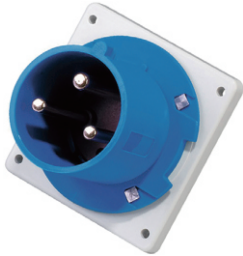

CE RoHS

New

110V 50 a. 60 Hz	230V 50 a. 60 Hz	400V 50 a. 60 Hz	>50-250 ---

AMPERE	POLES	110V			230V			400V			>50-250		
		3 pole	4 pole	5 pole	3 pole	4 pole	5 pole	3 pole	4 pole	5 pole	3 pole	4 pole	5 pole
		4h	4h	4h	6h	9h	9h	6h	6h	7h	7h	7h	

- DTN6331
- DTN6431