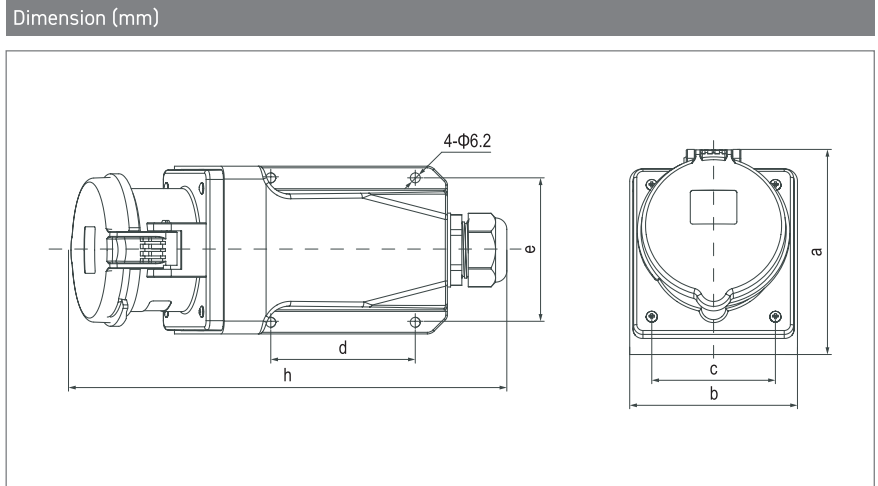

IP44 Wall Mounted Socket

Current	Poles	3 Pole	4 Pole	5 Pole
16A	3	DTN1131-4	DTN1131	
	4			DTN1141
	5			DTN1151
32A	3	DTN1231-4	DTN1231	
	4			DTN1241
	5			DTN1251

- DTN1141
- DTN1241