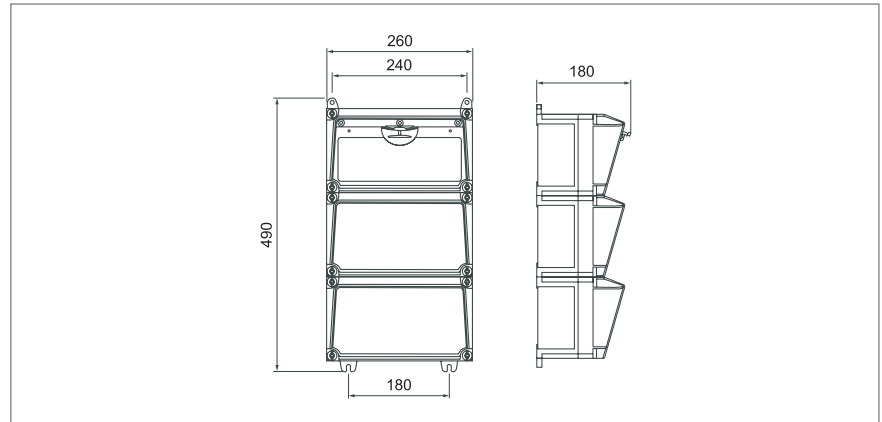

CE RoHS

- Executive standard: EN60309
- Protection degree: IEC60529 IP65 IP67

Dimension (mm)

■ DTZB1603