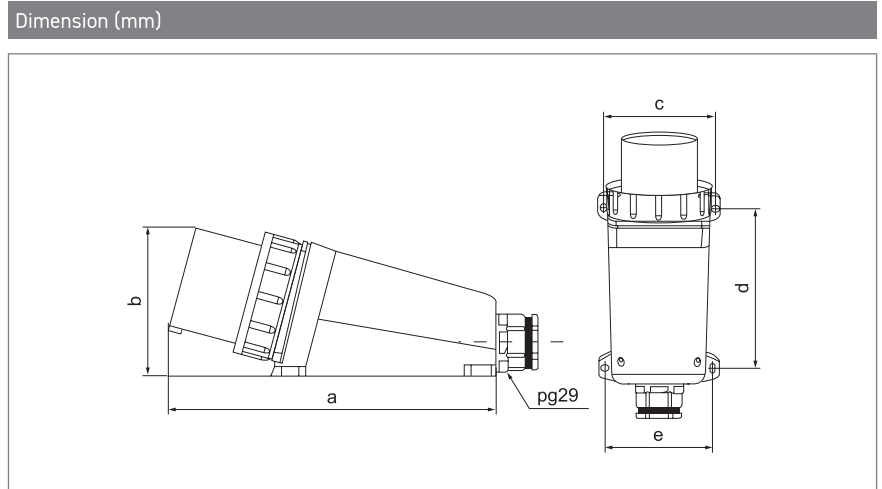

IP67 Wall Mounted Plug

Current	Poles	Model	Model
63A	3	DT533	
	4		DT534
	5		DT535
125A	3	DT543	
	4		DT544
	5		DT545

- DT534
- DT544