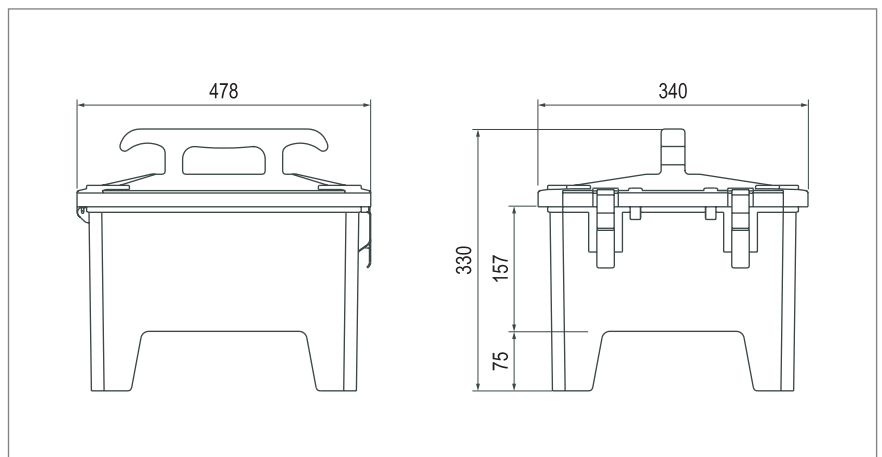

CE RoHS CCC

- Executive standard: EN60439-4
- Protection degree: IEC60529 IP44 IP67

Dimension (mm)

■ DT1807

■ DT1808