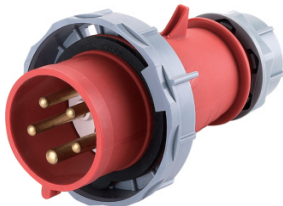

- DTN0152
- DTN0252