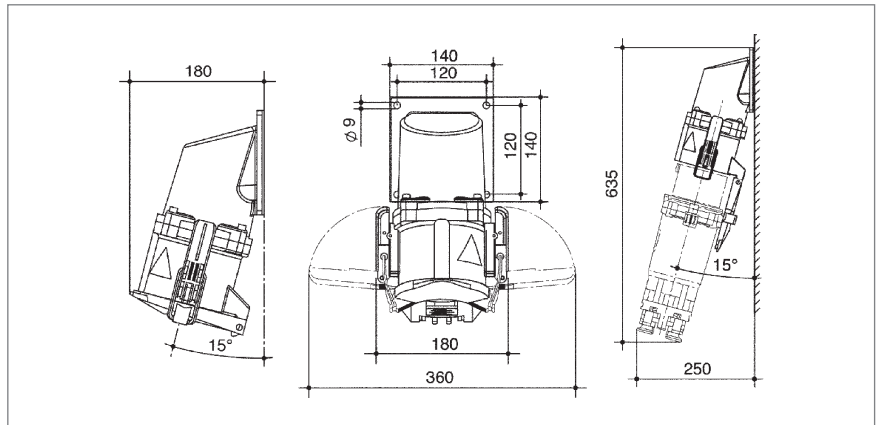

CE RoHS

A

Description	Ampere	Poles	Type
Type A	200	4	DT75221A
Flange fixed, bottom incoming, watertight and dustproof. Signal control cable can be led in from the top or shell respectively if it is necessary.	200	5	DT75226A
	250	4	DT75021A
	250	5	DT75111A
	400	4	DT75026A
400	5	DT75116A	

☔ IP67

Dimension (mm)

- Surface Mounted Socket
- 160A/200A