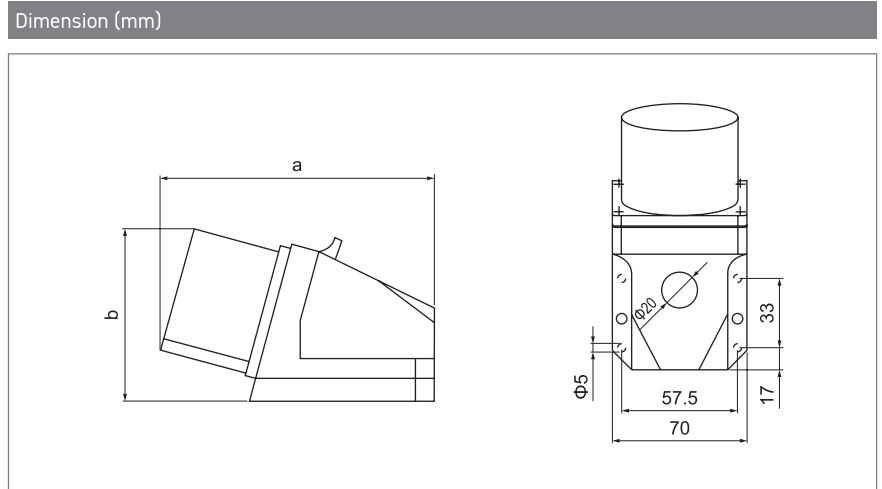

IP44 Wall Mounted Plug

Current	Poles	Model	Model
16A	3	DT513	
	4		DT514
	5		DT515
32A	3	DT523	
	4		DT524
	5		DT525

- DT514
- DT524