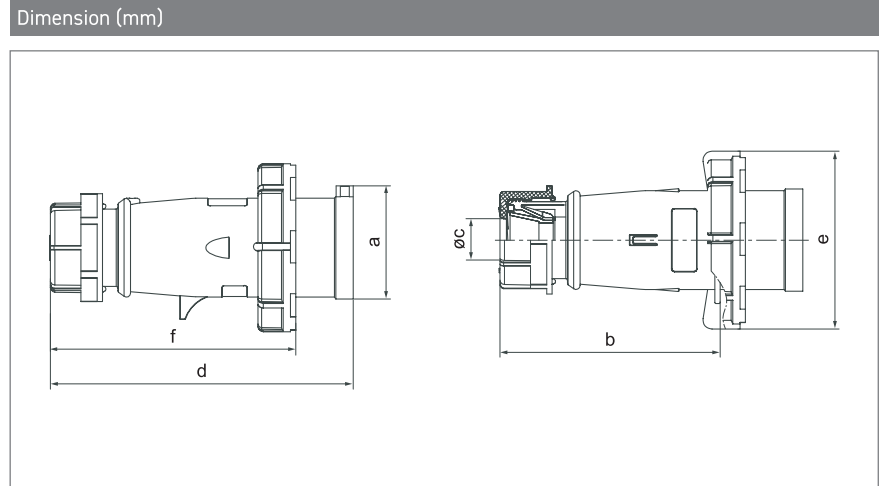

IP67 Plugs

Current	Poles	DTN0132-4	DTN0132	DTN0142	DTN0152
16A	3	DTN0132-4	DTN0132		
	4			DTN0142	
	5				DTN0152
32A	3	DTN0232-4	DTN0232		
	4			DTN0242	
	5				DTN0252

- DTN0142
- DTN0242