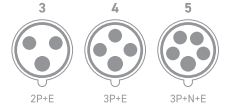

- DT113
- DT123

IP44 Wall Mounted Socket

Current	Poles	Model	Model	Model	Model
16A	3	DT113-4	DT113		
	4			DT114	
	5			DT115	
32A	3	DT123-4	DT123		
	4			DT124	
	5			DT125	

- DT114
- DT124

- DT115
- DT125

Current	16A			32A		
	3	4	5	3	4	5
a	131	132	132	140	140	140
b	88	91	96	100	100	104
c						
d						
e						
f						
g						
h						
Cable size (mm ²)	1-2.5			2.5-6		