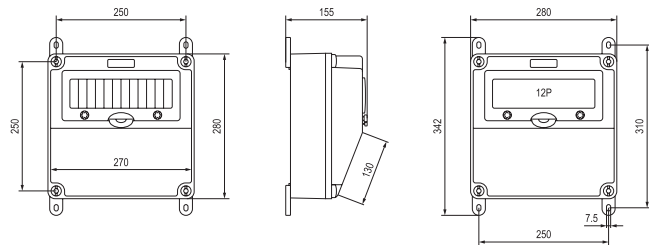

Dimension (mm)

- Surface Mounted Socket
- 160A/200A

- Surface Mounted Socket
- 250A/400A

CE RoHS

- Executive standard: EN60309
- Protection degree: IEC60529 IP67

Dimension (mm)

■ DTB282815

■ DTB283815