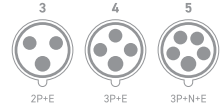

CE RoHS

A

Description	Ampere	Poles	Type
Type A	200	4	DT75221A
Flange fixed, bottom incoming, watertight and dustproof. Signal control cable can be led in from the top or shell respectively if it is necessary.	200	5	DT75226A
	250	4	DT75021A
	250	5	DT75111A
	400	4	DT75026A
400	5	DT75116A	

☔ IP67

Dimension (mm)

- Surface Mounted Socket
- 160A/200A

- Surface Mounted Socket
- 250A/400A