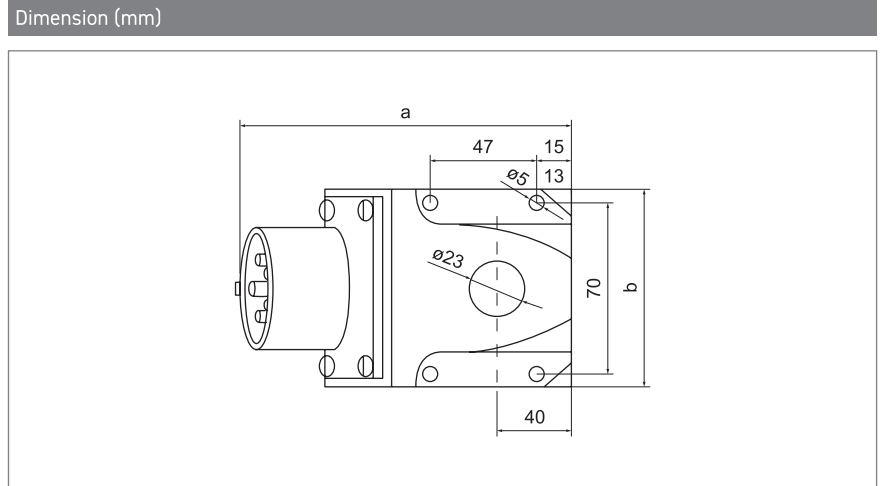

IP67 Wall Mounted Plug

Current	Poles	DT5132-4	DT5132	DT5142	DT5152
16A	3				
	4			DT5142	
	5			DT5152	
32A	3	DT5232-4	DT5232		
	4			DT5242	
	5			DT5252	

- DT5142
- DT5242