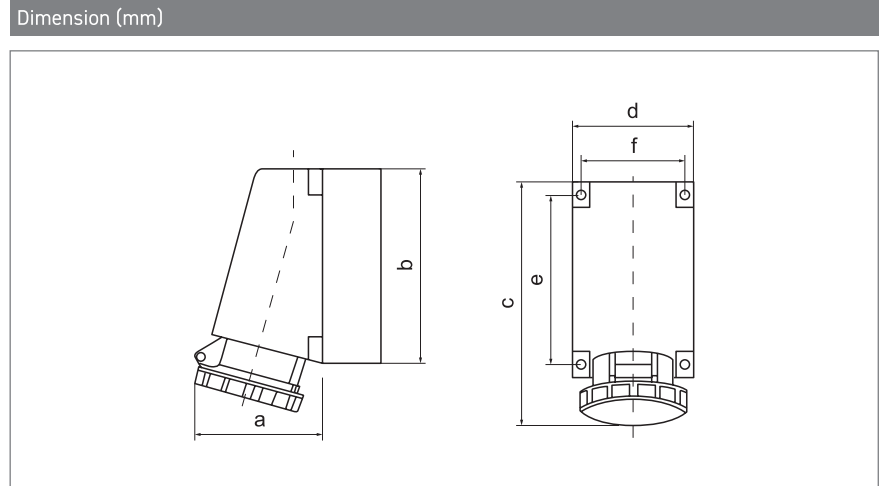

IP67 Wall Mounted Socket

Current	Poles	Model	Model	Model	Model
63A	3	DT1332-4	DT1332		
	4			DT1342	
	5			DT1352	
125A	3	DT1432-4	DT1432		
	4			DT1442	
	5			DT1452	

- DT1342
- DT1442