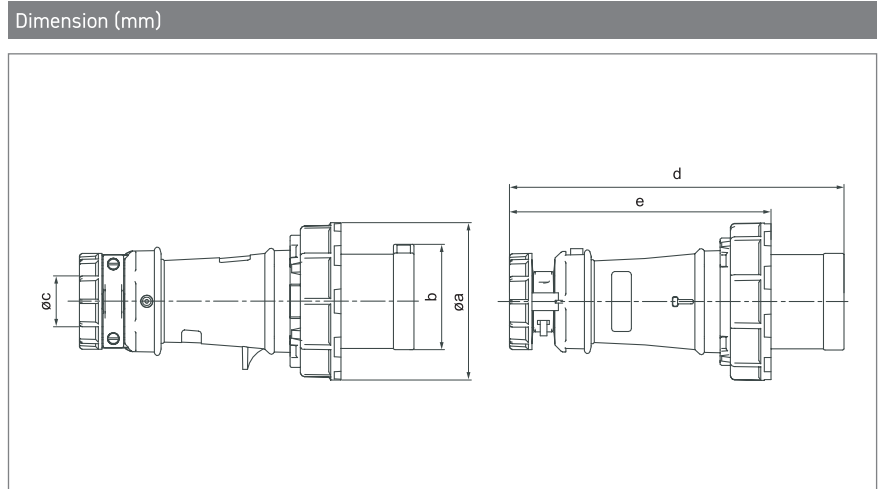

IP67 Plugs

63A	3	DTN0332-4	DTN0332		
	4			DTN0342	
	5			DTN0352	
125A	3	DTN0432-4	DTN0432		
	4			DTN0442	
	5			DTN0452	

- DTN0342
- DTN0442