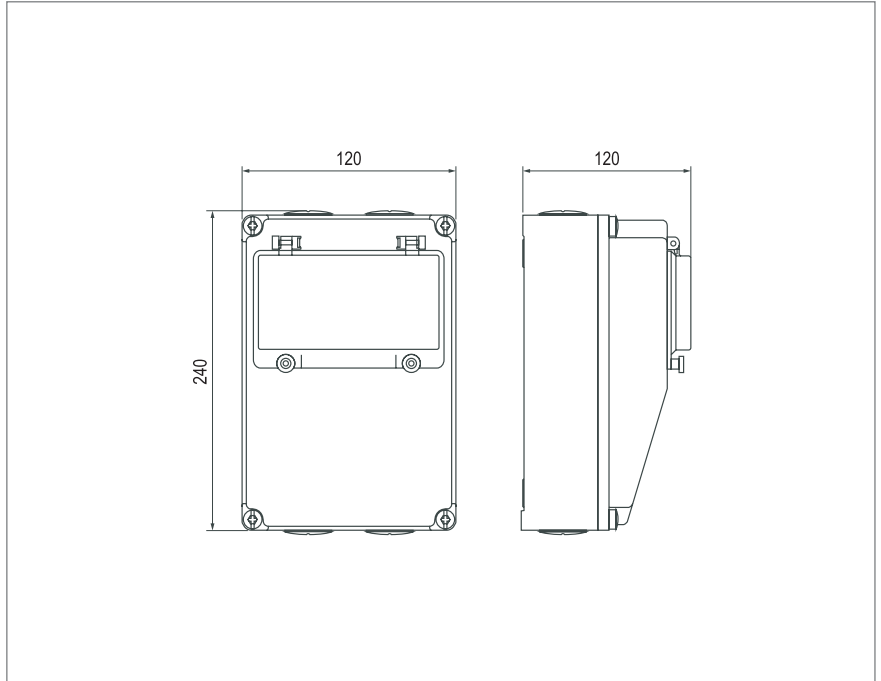

CE RoHS

- Executive standard: DIN VDE0623 IEC60309-2
- Protection degree: IEC60529 IP44 IP67

Dimension (mm)

DT1801