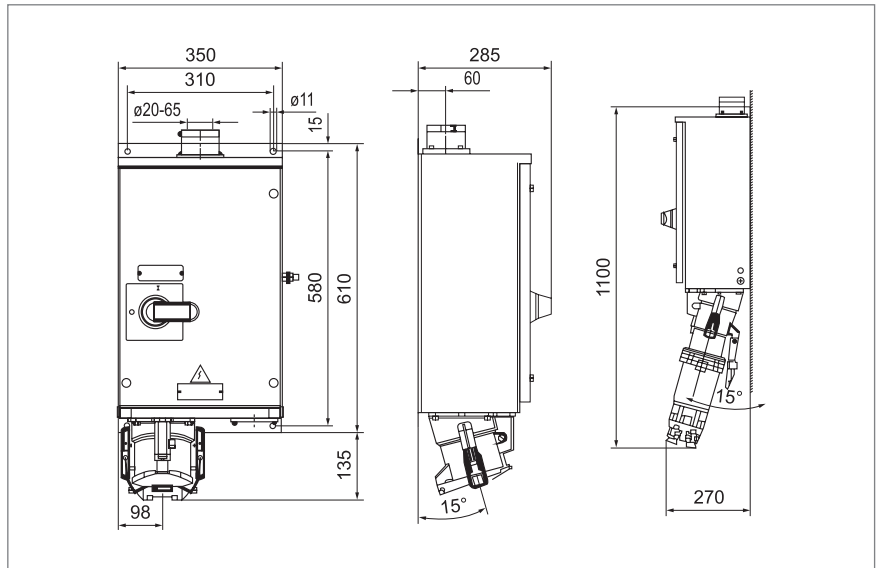

CE RoHS

A

Industrial Plugs and Sockets

Description	Ampere	Poles	Type
With switch and mechanical interlock, with incoming ducts at the top and bottom for cables up to and including 65mm, please specify this in the order. Stainless steel shell that is coated with color RAL1021. ▲▲ IP55	200	4	DT75231
	200	5	DT75236
	250	4	DT75031
	250	5	DT75121
	400	4	DT75036
	400	5	DT75126

Dimension (mm)

- Surface Mounted Outlet Box
- 160A/200A