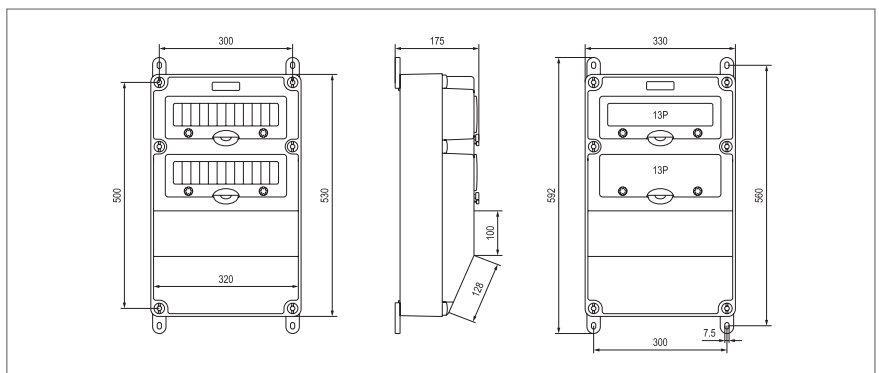

CE RoHS CCC

- Executive standard: EN60309
- Protection degree: IEC60529 IP67

Dimension (mm)

■ DTB335317