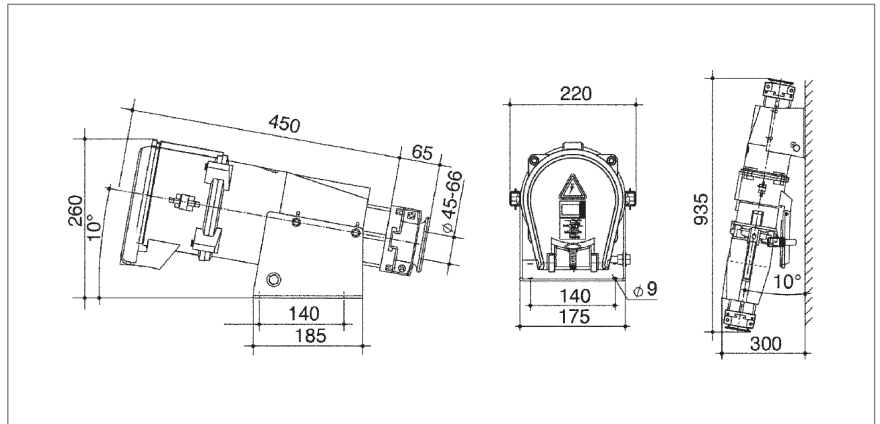

- Surface Mounted Socket
- 250A/400A