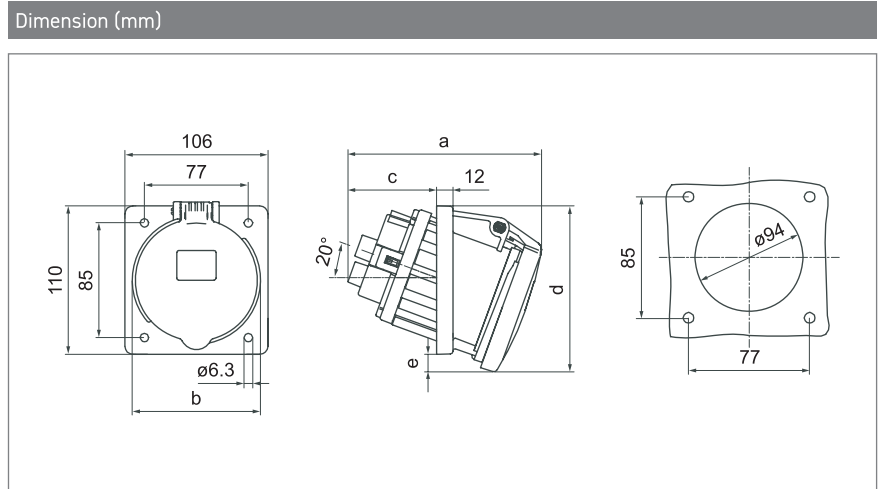

IP44 Panel Mounted Socket (Angle)

Current	Poles	Model	Model	Model	Model
63A	3	DTN4331-4	DTN4331		
	4			DTN4341	
	5			DTN4351	
125A	3	DTN4431-4	DTN4431		
	4			DTN4441	
	5			DTN4451	

- DTN4341
- DTN4441