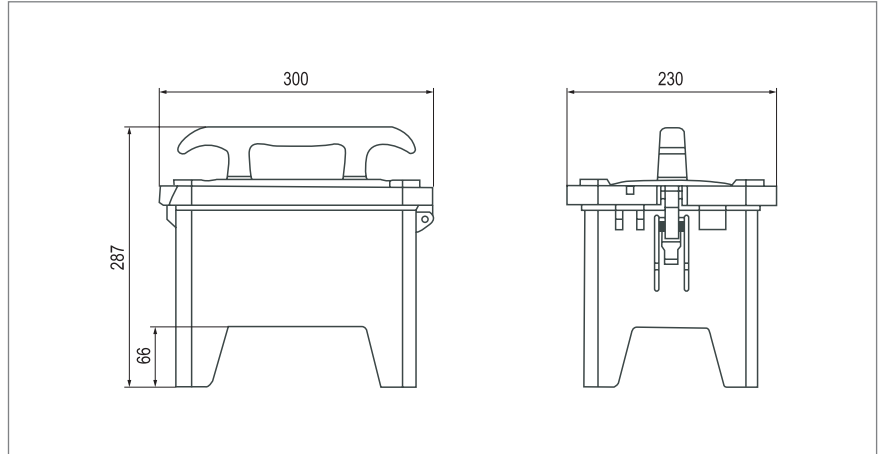

CE RoHS CCC

- Executive standard: EN60439-4
- Protection degree: IEC60529 IP44 IP67

Dimension (mm)

■ DT1806