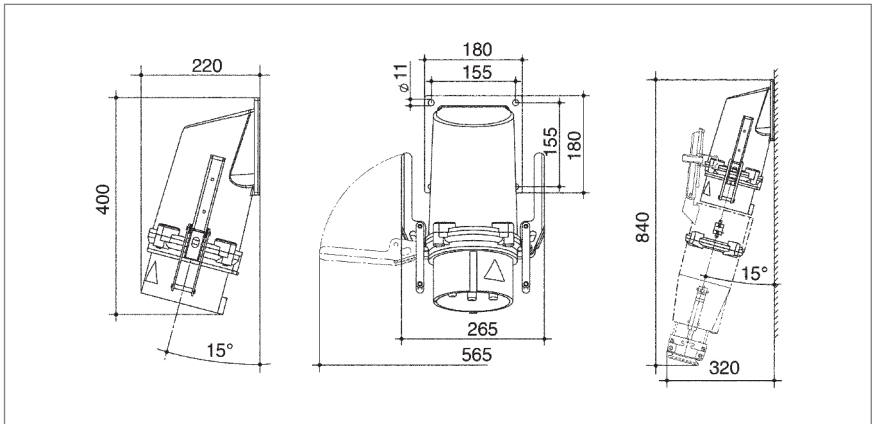

- Surface Mounted Plug
- 250A/400A