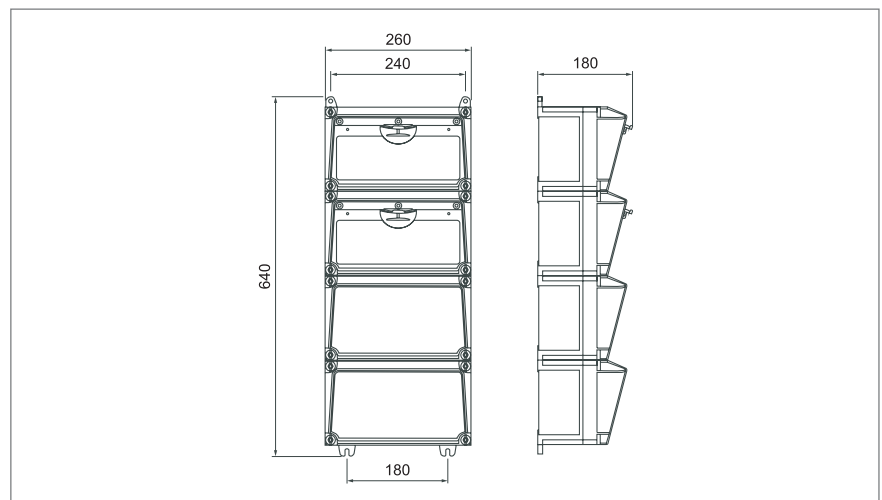

CE RoHS

- Executive standard: EN60309
- Protection degree: IEC60529 IP65 IP67

Dimension (mm)

■ DTZB1604