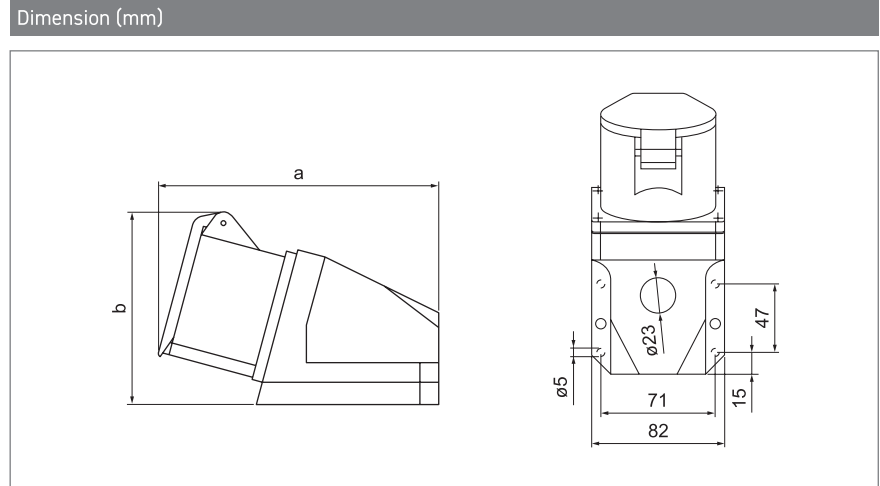

IP44 Wall Mounted Socket

Current	Poles	DT1131-4	DT1131	DT1141	DT1151
16A	3				
	4				
	5				
32A	3	DT1231-4	DT1231		
	4			DT1241	
	5			DT1251	

- DT1141
- DT1241