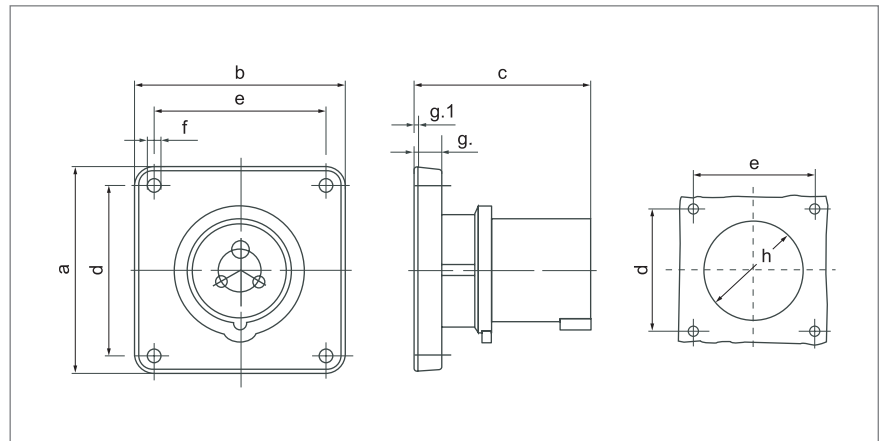

Current	16A			32A		
Pole	3	4	5	3	4	5
a	85.7	85.7	85.7	85.7	85.7	85.7
b	85.7	85.7	85.7	85.7	85.7	85.7
c	72	72	72	90	90	90
d	69.5	69.5	69.5	69.5	69.5	69.5
e	69.5	69.5	69.5	69.5	69.5	69.5
f	5.5	5.5	5.5	5.5	5.5	5.5
g	11	11	11	11	11	11
h	50	50	50	50	50	50
Cable size (mm ²)	1.5~2.5			4~6		