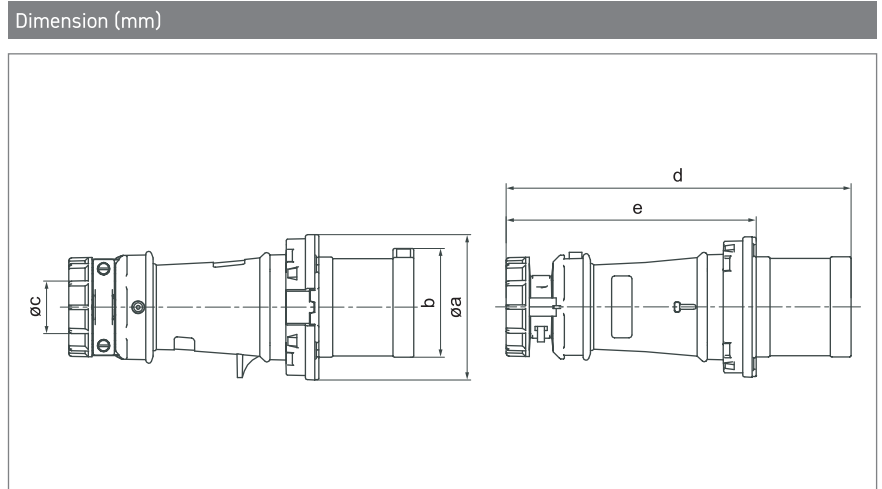

IP44 Plugs					
63A	3	DTN0331-4	DTN0331		
	4			DTN0341	
	5			DTN0351	
125A	3	DTN0431-4	DTN0431		
	4			DTN0441	
	5			DTN0451	

- DTN0341
- DTN0441