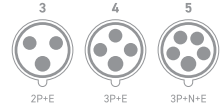

Current	16A			32A			
	Pole	3	4	5	3	4	5
a		85.7	85.7	85.7	85.7	85.7	85.7
b		85.7	85.7	85.7	85.7	85.7	85.7
c		72	72	72	90	90	90
d		69.5	69.5	69.5	69.5	69.5	69.5
e		69.5	69.5	69.5	69.5	69.5	69.5
f		5.5	5.5	5.5	5.5	5.5	5.5
g		11	11	11	11	11	11
h		50	50	50	50	50	50
s		71	79	89	94	94	102
Cable size (mm ²)		1.5~2.5			4~6		