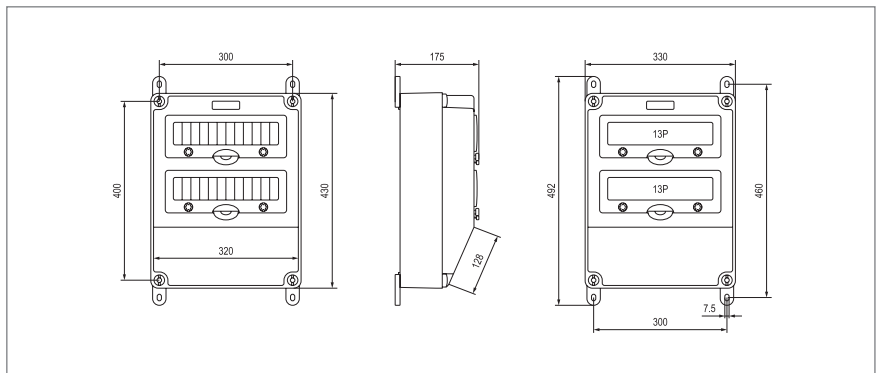

CE RoHS CCC

- Executive standard: EN60309
- Protection degree: IEC60529 IP67

Dimension (mm)