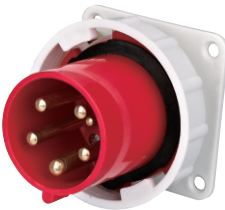

- DT635
- DT645