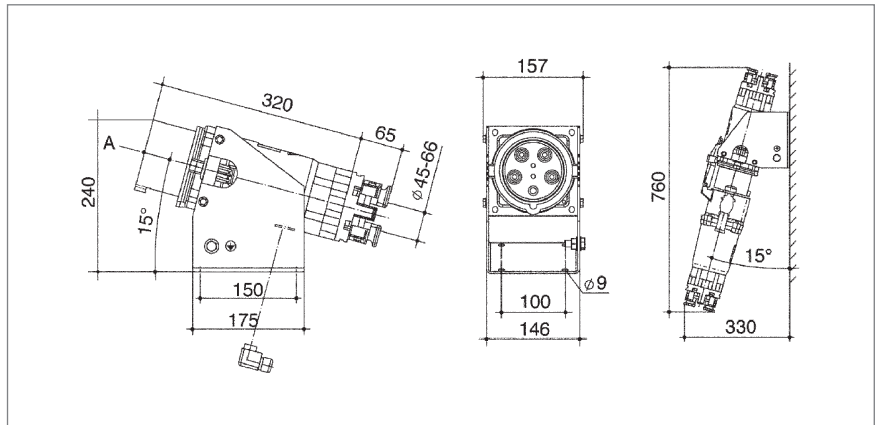

A

CE RoHS

Description	Ampere	Poles	Type
Type B	200	4	DT75251B
Bracket fixed, top incoming, with cable buckle. Signal control cable can be led in from the top or shell respectively if it is necessary.	200	5	DT75256B
	250	4	DT75172B
	250	5	DT75173B
☉ IP67	400	4	DT75389B
	400	5	DT75398B

Dimension (mm)

- Surface Mounted Plug
- 160A/200A