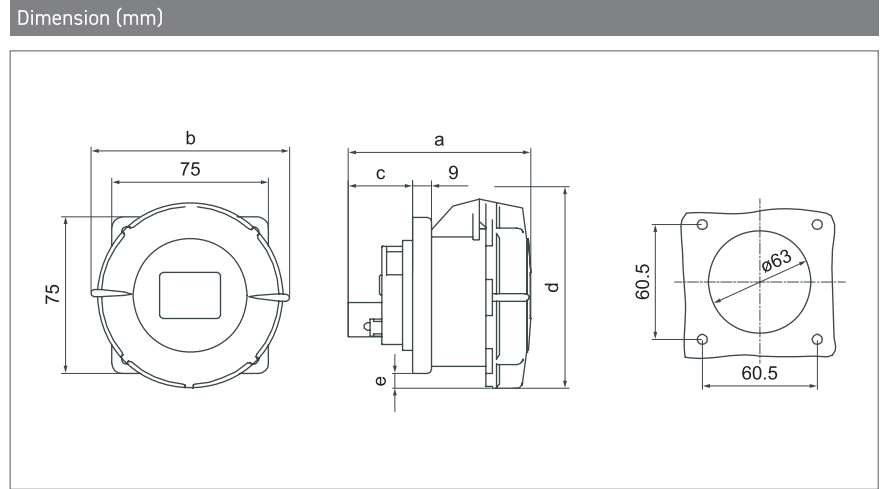

IP67 Panel Mounted Socket

Current	Poles	Socket Model	Plug Model	Plug Model	Plug Model
16A	3	DTN3132-4	DTN3132		
	4			DTN3142	
	5			DTN3152	
32A	3	DTN3232-4	DTN3232		
	4			DTN3242	
	5			DTN3252	

- DTN3142
- DTN3242