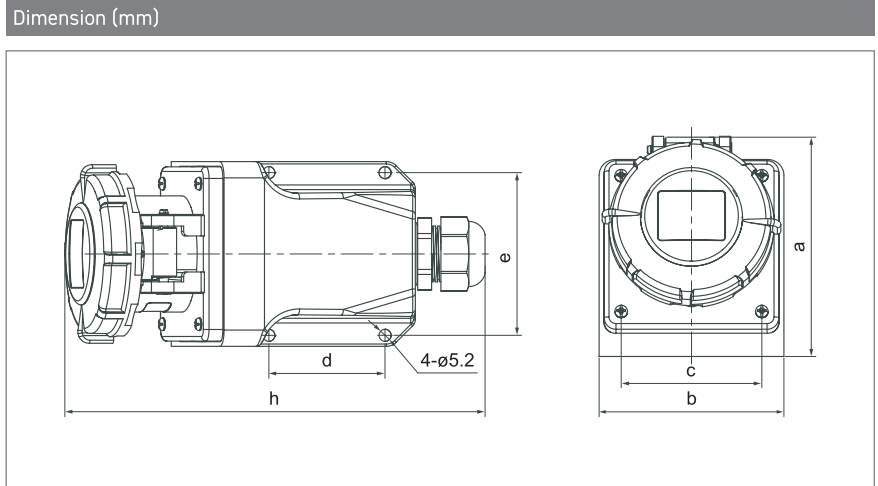

IP67 Wall Mounted Socket

Current	Poles	3 pole	4 pole	5 pole
16A	3	DTN1132-4	DTN1132	
	4			DTN1142
	5			DTN1152
32A	3	DTN1232-4	DTN1232	
	4			DTN1242
	5			DTN1252

- DTN1142
- DTN1242