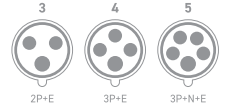

- DTN0332
- DTN0432

IP67 Plugs

63A	3	DTN0332-4	DTN0332		
	4			DTN0342	
	5			DTN0352	
125A	3	DTN0432-4	DTN0432		
	4			DTN0442	
	5			DTN0452	

- DTN0342
- DTN0442

- DTN0352
- DTN0452

Current	63A			125A		
Pole	3	4	5	3	4	5
a	133	133	133			
b	75.5	75.5	75.5			
c	36.5	36.5	36.5			
d	240	240	240			
e	188	188	188			
f						
g						
h						
Cable size (mm ²)	10~16					