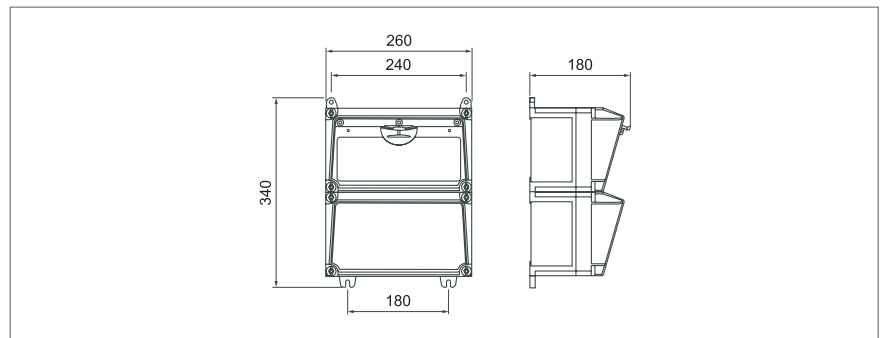

CE RoHS

- Executive standard: EN60309
- Protection degree: IEC60529 IP65 IP67

Dimension (mm)