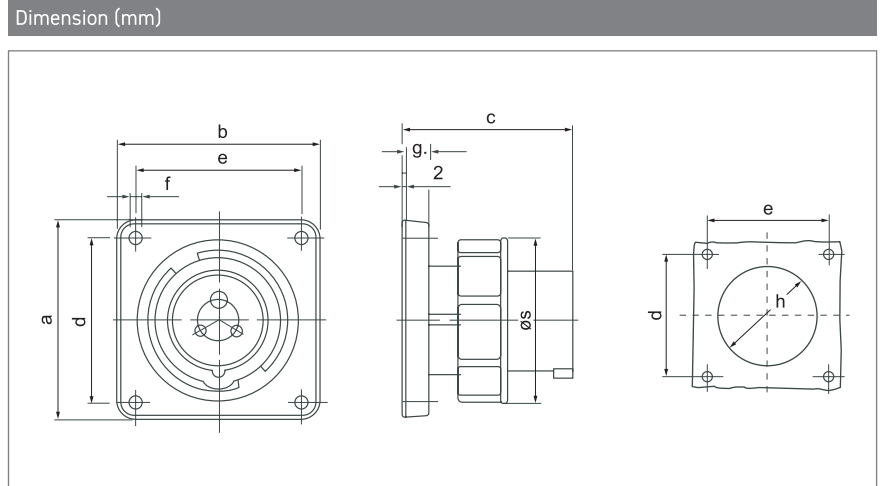

IP67 Panel Mounted Plug

Current	Poles	Model	Code	Code	Code
63A	3	DTN6332-4	DTN6332		
	4			DTN6342	
	5			DTN6352	
125A	3	DTN6432-4	DTN6432		
	4			DTN6442	
	5			DTN6452	

- DTN6342
- DTN6442