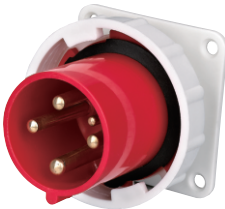

IP67 Panel Mounted Plug

Current	Pole	DT633	DT634	DT635	DT643	DT644	DT645
63A	3						
	4					DT634	
	5					DT635	
125A	3				DT643		
	4					DT644	
	5					DT645	

- DT634
- DT644