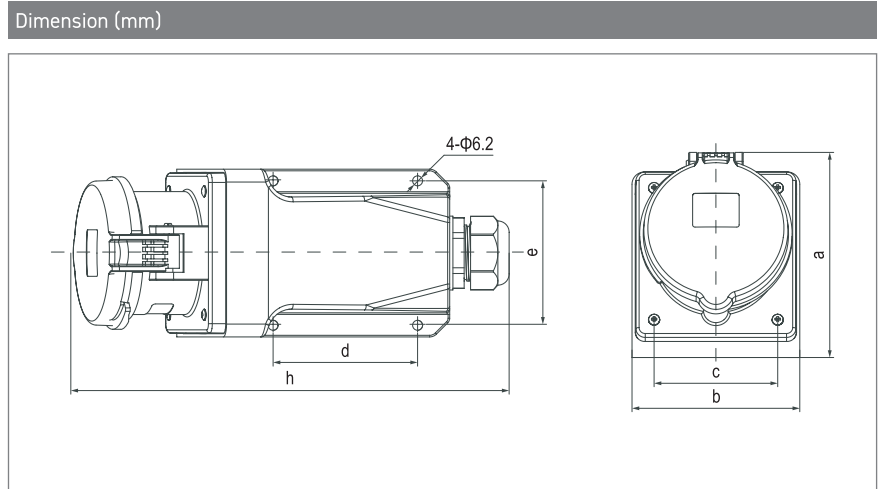

IP44 Wall Mounted Socket

Current	Poles	Socket Model	DTN Model	DTN Model	DTN Model
63A	3	DTN1331-4	DTN1331		
	4			DTN1341	
	5			DTN1351	
125A	3	DTN1431-4	DTN1431		
	4			DTN1441	
	5			DTN1451	

- DTN1341
- DTN1441