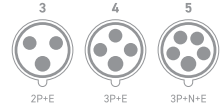

CE RoHS

A

Industrial Plugs and Sockets

Description	Ampere	Poles	Type
With switch and mechanical interlock, with incoming ducts at the top and bottom for cables up to and including 65mm, please specify this in the order. Stainless steel shell that is coated with color RAL1021. ▲▲ IP55	200	4	DT75231
	200	5	DT75236
	250	4	DT75031
	250	5	DT75121
	400	4	DT75036
	400	5	DT75126

Dimension (mm)

- Surface Mounted Outlet Box
- 160A/200A

- Surface Mounted Outlet Box
- 250A/400A