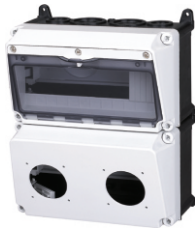

CE RoHS

- Executive standard: EN60309
- Protection degree: IEC60529 IP65 IP67

Dimension (mm)

■ DTZB1602