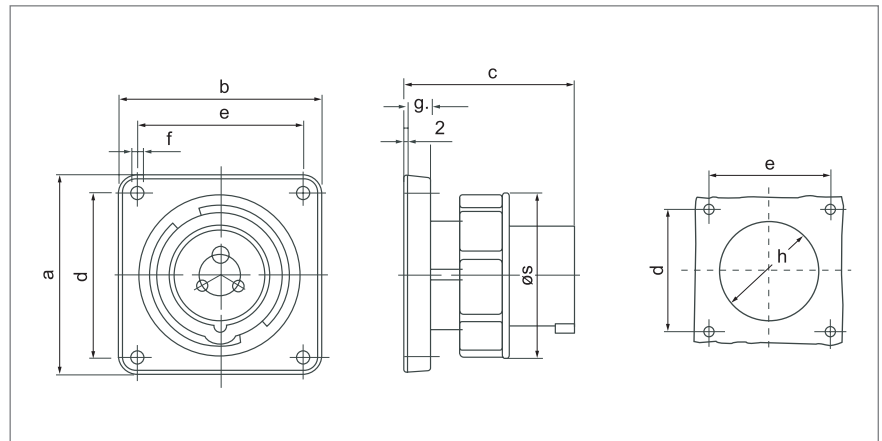

Current	16A			32A			
	Pole	3	4	5	3	4	5
a		85.7	85.7	85.7	85.7	85.7	85.7
b		85.7	85.7	85.7	85.7	85.7	85.7
c		72	72	72	90	90	90
d		69.5	69.5	69.5	69.5	69.5	69.5
e		69.5	69.5	69.5	69.5	69.5	69.5
f		5.5	5.5	5.5	5.5	5.5	5.5
g		11	11	11	11	11	11
h		50	50	50	50	50	50
s		71	79	89	94	94	102
Cable size (mm ²)		1.5~2.5			4~6		