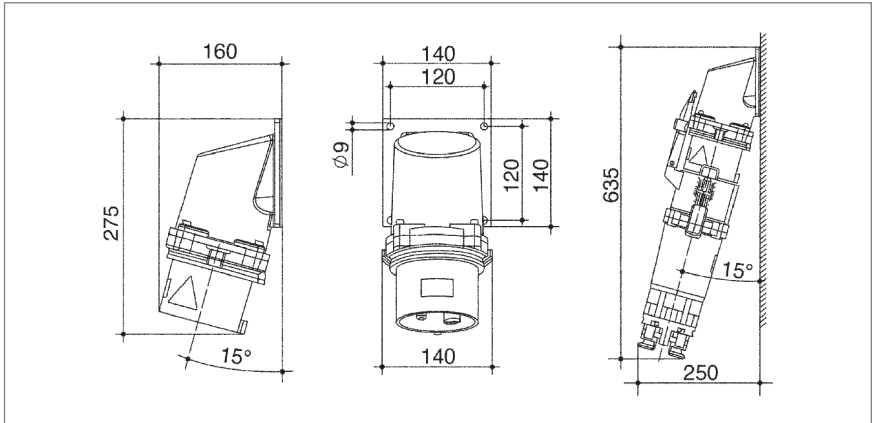

A

CE RoHS

Industrial Plugs and Sockets

Description	Ampere	Poles	Type
Type A	200	4	DT75251A
Flange fixed, bottom incoming, watertight and dustproof. Signal control cable can be led in from the top or shell respectively if it is necessary.	200	5	DT75256A
	250	4	DT75172A
	250	5	DT75173A
	400	4	DT75389A
400	5	DT75398A	

Dimension (mm)

- Surface Mounted Plug
- 160A/200A