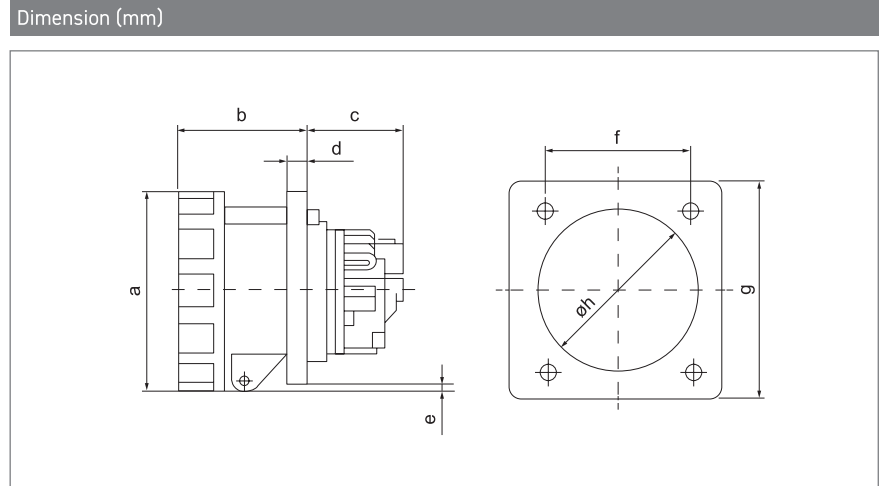

IP67 Panel Mounted Socket										
63A	3						DT333					
	4									DT334		
	5									DT335		
125A	3						DT343					
	4									DT344		
	5									DT345		

- DT334
- DT344