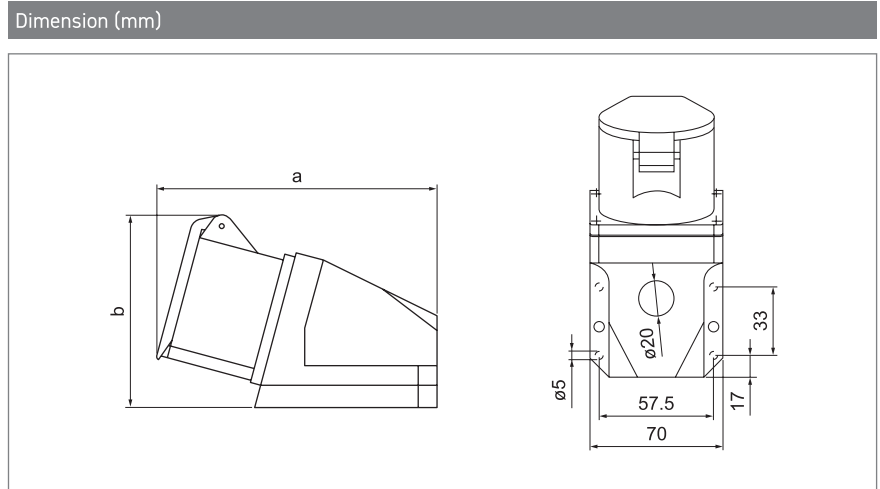

IP44 Wall Mounted Socket

Current	Poles	Model	Model	Model	Model
16A	3	DT113-4	DT113		
	4			DT114	
	5			DT115	
32A	3	DT123-4	DT123		
	4			DT124	
	5			DT125	

- DT114
- DT124