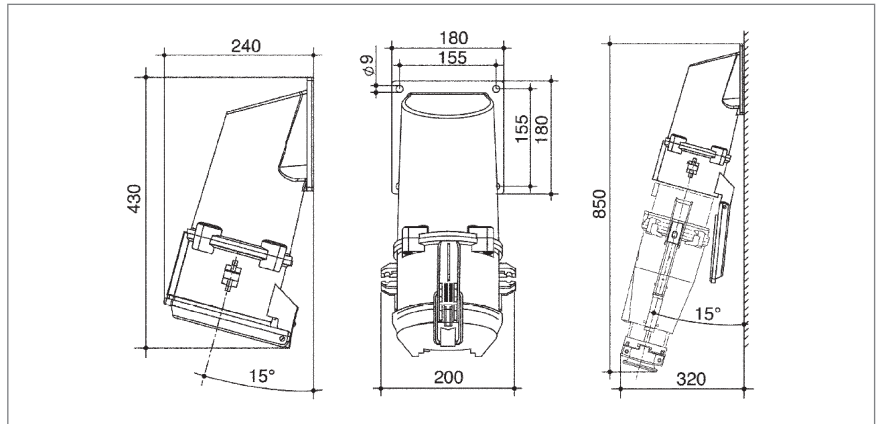

- Surface Mounted Socket
- 250A/400A