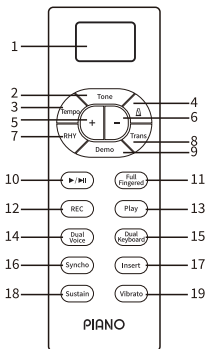

II. Function button description:

1		LED display	14	Dual voice	Dual voice button
2	Tone	Tone button	15	Dual Keyboard	Dual Keyboard button
3	Tempo	Tempo button	16	Syncho	Syncho button
4		Metronome button	17	Insert	Insert button
5	+	+ button	18	Sustain	Sustain button
6	-	- button	19	Vibrato	Vibrato button
7	RHY	RHY button	20		Earphone interface
8	Trans	Trans button	21		MP3 interface
9	Demo	Demo button	22		Pedal interface
10		Start/Stop button	23		USB 5V interface
11	Full Fingered	Full Fingered button	24		Charging indicator light
12	REC	REC button	25	ON/OFF	ON/OFF
13	Play	Play button	26		