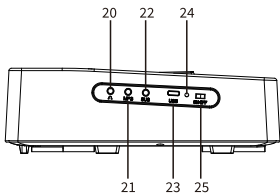

Sincerely thank you for buying our company's portable folded electronic piano.

The company has been specialized in developing and producing a series of products such as portable electronic piano, hand-rolled pianos and hand-rolled drums for 15 years. This product is a light weight product that is very easy to carry. In order to give full play to the best use effect of the product. Please use it strictly in accordance with the instructions and precautions. Hope you can have a pleasant use process. Thanks for your cooperation!

I. Product function introduction:

- Folded electronic piano
- 61 standard keys (includes black keys)
- Tone: 128 tones
- Rhythm: 128 rhythms
- Demo: 20 demos
- Rhythm function
- Demo function
- Metronome function
- Record/Play function
- Full fingered function
- Sleep function
- Dual keyboard function
- LED display
- Sustain pedal
- Blue-tooth MIDI/Blue-tooth audio function (Optional)
- Power supply: 1. built-in battery 3.7V/1100mAh supply
  2. USB 5V/1A supply

II. Function button description: