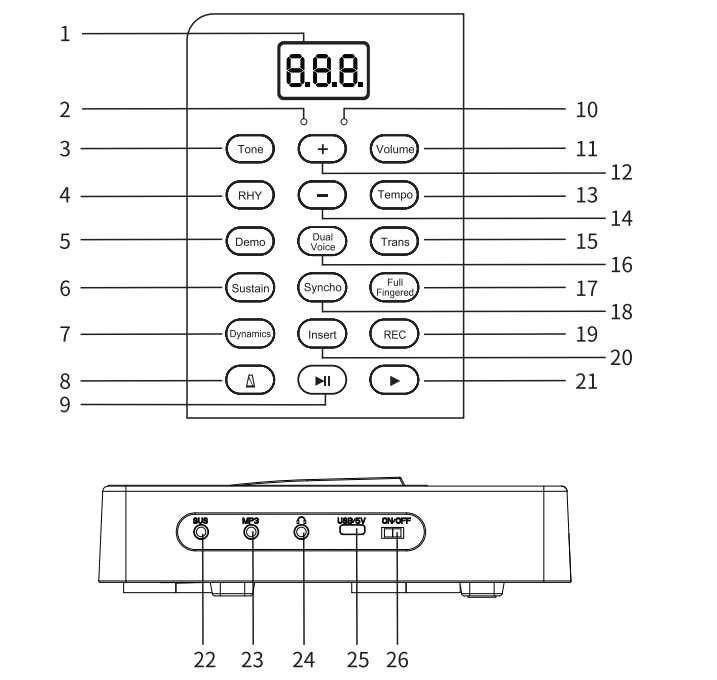

Portable Folded Electronic Piano

USER MANUAL

I. Product function introduction:

- -Folded electronic piano
- -61/88 standard keys (includes black keys)
- -Tone:128 tones
- -Rhythm:128 rhythms
- -Demo:20 demos
- -Rhythm function
- -Demo function
- -Metronome function
- -Dynamics function
- -Full fingered function
- -Sustain/Trans function
- -Dual Voice function
- -Dynamics function
- -USB MIDI OUT
- -Sustain pedal
- -Blue-tooth MIDI/Blue-toothaudio function (Optional)
- -Power supply:1.built-in battery 3.7V/1100mAh supply 2.USB 5V/1A supply

II. Function button description:

1	888	LED digital display screen	14	-	Decrease button
2	o	LED indicator	15	Trans	Trans button
3	Tone	Tone button	16	Dual Voice	Dual Voice button
4	RHY	Rhythm button	17	Full fingered	Full fingered button
5	Demo	Demo button	18	Syncho	Synchronize button
6	Sustain	Sustain button	19	REC	Record button
7	Dynamics	Dynamics button	20	Insert	Insert button
8	▶	Metronome button	21	▶	Play button
9	▶||	Start/Stop button	22	○	Pedal interface
10	o	Charging indicator light	23	○	MP3 interface
11	Volume	Volume button	24	○	Earphone interface
12	+	Increase button	25	USB	USB 5V interface
13	Tempo	Tempo button	26	ON/OFF	ON/OFF

III. Product function description:

1.Tone

2.Volume

3.RHY

4.Demo

5.Full fingered

6.Record function

7.Trans function

8.Metronome function

9.USB MIDI-IN-OUT function

10.Metronome function

11.Dynamic function

12.Sustain function

13.Pedal function

14.Sleeping function

15.LED indicator

16.Blue-tooth MIDI function

17.Blue-tooth audio function

Accessory one:lists of demo

NO	name	NO	name
000	Croatian Rhapsody	010	The Maidens Prayer
001	Santa Lucia	011	Tocatta and Fugue
002	Marriage d'amour	012	Radetzkzy Marsch
003	Edelweiss	013	Romance d'Amour
004	Grande Valse Brillante op.18	014	Milk Song
005	Carmen Overture	015	Crystal Lake
006	Ode to loveliness	016	Green sleeves
007	Turkish March	017	Beautiful Jazz
008	Haydn Serenade	018	For Elise
009	Minuet	019	Schubert piano sonatas

Accessory two:lists of tone

NO	name	NO	name
Piano			
000	Piano 1	023	Bandoneon
001	Piano 2	Guitar	
002	Piano 3	024	Acoustic Guitar (nylon)
003	Honky-Tonk Piano	025	Acoustic Guitar(steel)
004	Rhodes Piano	026	Electric Guitar (jazz)
005	Chorused Piano	027	Electric Guitar (clean)
006	Harpischord	028	Electric Guitar (muted)
007	Clavinet	029	Overdriven Guitar
Percussion			
008	Celesta	031	Distortion Guitar
009	Glockenspiel	Bass	
010	Music Box	032	Acoustic Bass
011	Vibraphone	033	Electric Bass(finger)
012	Marimba	034	Electric Bass(pick)
013	Xylophone	035	Fretless Bass
014	Tubular Bells	036	Slap Bass 1
015	Santur	037	Slap Bass 2
Organ			
016	Hammond Organ	039	Synth Bass 1
017	Percussive Organ	String Solo	
018	Rock Organ	040	Violin
019	Church Organ	041	Viola
020	Reed Organ	042	Cello
021	Accordion	043	Contrabass