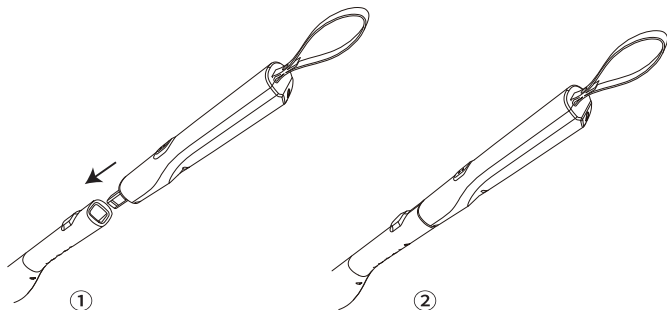

ELECTRIC SPIN SCRUBBER

Before you use the appliance, please read this user manual carefully and store it in a safe place for future reference.

Product Description

USB Charging Cable

Corner Round Brush
Suitable for curved surface, 360-degree
no dead angle cleaning

Hard Flat Brush
Large contact area, efficient and quick for
cleaning stains

Pointed Brush
Clean up the dust in the corner gap

Small Flat Brush
Suitable for cleaning stoves in smaller
areas and soap in the bathroom

User Manual

Basic Parameters	
Torque	35 kgf.cm
Voltage	7.4V
Power	84W
Rotation	215 RPM/255 RPM
Battery	60 mins
Weight	930g
Length	29.5 in/40.2 in (75 cm/102 cm)
Adjustable Heads	0-80°
Noise	<70 dB

Brush Head Assembly And Replacement

When the brush head is installed, align the triangular shaft and the concave position of the brush head then rotate positively; rotate the brush head reversely when disassembling.

Align the triangular shaft and insert the brush head and and rotate 60° positively for assembly in place and rotate 60° reversely to take out.