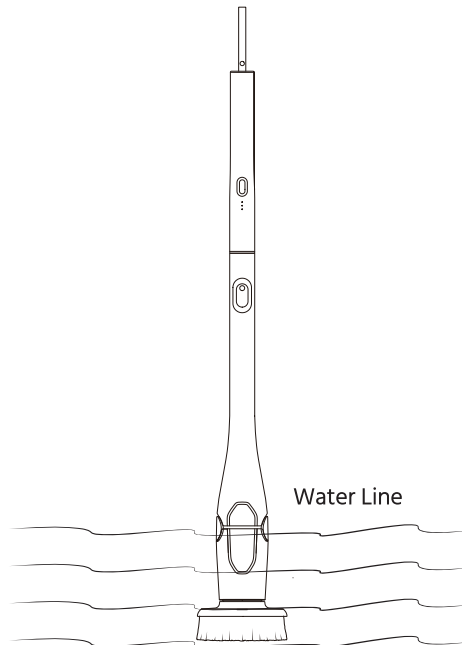

ELECTRIC SPIN SCRUBBER

Before you use the appliance, please read this user manual carefully and store it in a safe place for future reference.

Product Description

USB Charging Cable

Corner Round Brush
Suitable for curved surface, 360-degree
no dead angle cleaning

User Manual

Basic Parameters	
Torque	35 kgf.cm
Voltage	7.4V
Power	84W
Rotation	215 RPM/255 RPM
Battery	60 mins
Weight	930g
Length	29.5 in/40.2 in (75 cm/102 cm)
Adjustable Heads	0-80°
Noise	<70 dB

Brush Head Assembly And Replacement

Product Assembly

Before the first use, please insert all the protruding parts of the handle into the metal telescopic rod. After insertion, it can not be disassembled.

Usage Instructions

Turn ON/OFF

Press the power button, the machine is turned on, the white indicator lights up, the speed is 215 RPM; Press the power button again and the speed changes to 255 RPM, press the power button again, shut down; If the battery is too low, it will automatically shut down.

Note: Do not overuse. It will turn off automatically due to circuit protection when it is blocked, please turn it on again for reuse.

Waterproof Instruction

The part under telescopic button can be used in water for a short time. The part above telescopic button is splash-proof and can not be submerged into water. Please mind the water depth when using.