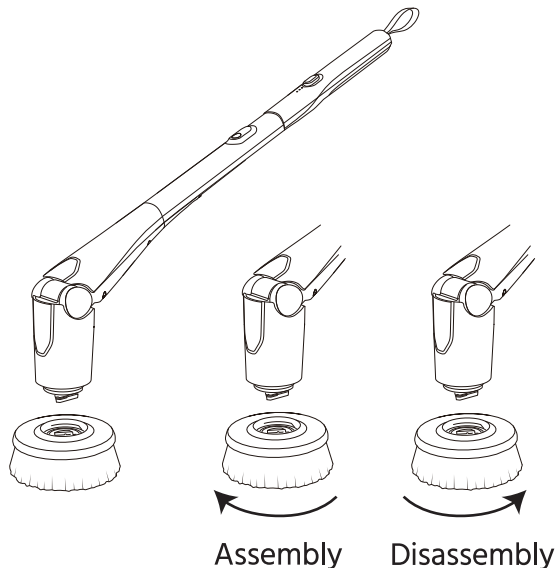

ELECTRIC SPIN SCRUBBER

Before you use the appliance, please read this user manual carefully and store it in a safe place for future reference.

Product Description

USB Charging Cable

Corner Round Brush
Suitable for curved surface, 360-degree
no dead angle cleaning

User Manual

Basic Parameters	
Torque	35 kgf.cm
Voltage	7.4V
Power	84W
Rotation	215 RPM/255 RPM
Battery	60 mins
Weight	930g
Length	29.5 in/40.2 in (75 cm/102 cm)
Adjustable Heads	0-80°
Noise	<70 dB

Brush Head Assembly And Replacement

When the brush head is installed, align the triangular shaft and the concave position of the brush head then rotate positively; rotate the brush head reversely when disassembling.

Align the triangular shaft and insert the brush head and and rotate 60° positively for assembly in place and rotate 60° reversely to take out.

Product Assembly

Before the first use, please insert all the protruding parts of the handle into the metal telescopic rod. After insertion, it can not be disassembled.

Usage Instructions

Turn ON/OFF

Press the power button, the machine is turned on, the white indicator lights up, the speed is 215 RPM; Press the power button again and the speed changes to 255 RPM, press the power button again, shut down; If the battery is too low, it will automatically shut down.