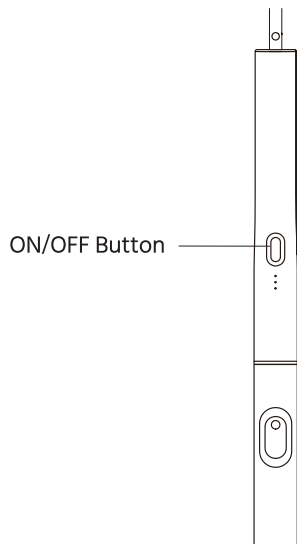

Usage Instructions

Turn ON/OFF

Press the power button, the machine is turned on, the white indicator lights up, the speed is 215 RPM; Press the power button again and the speed changes to 255 RPM, press the power button again, shut down; If the battery is too low, it will automatically shut down.

Note: Do not overuse. It will turn off automatically due to circuit protection when it is blocked, please turn it on again for reuse.