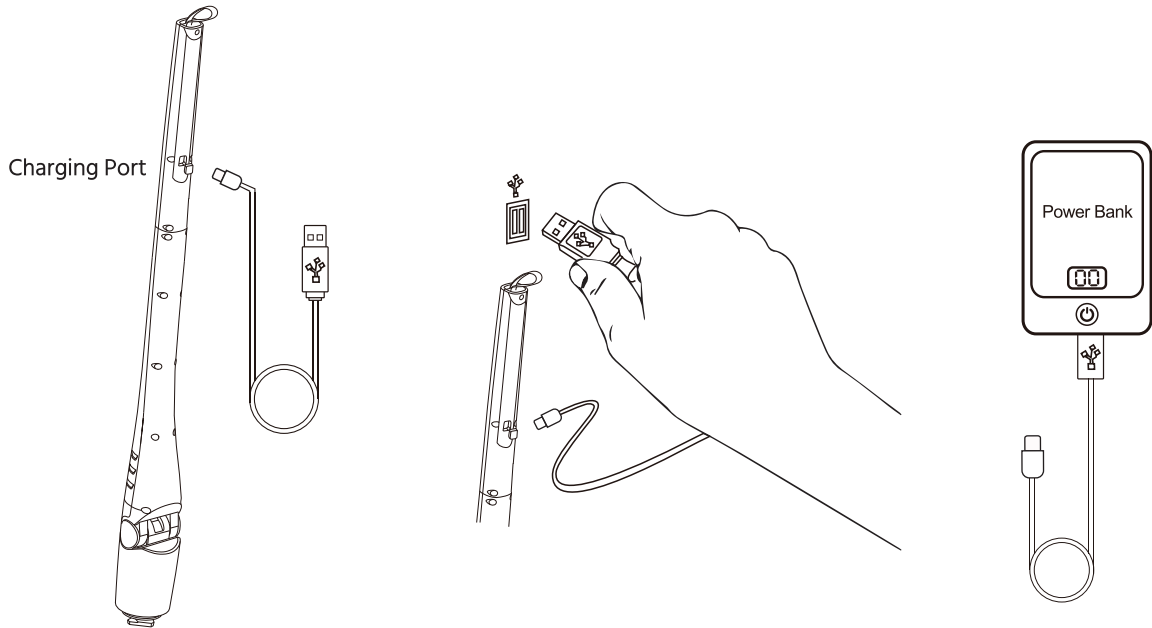

Safe Recharging

The charging port is on the back of the handle. When charging, the white indicator light flashes. When the battery is fully charged, the three white indicators are all on. Please unplug the charger.

Plug the USB cable into the port on the back of the handle for charging (data cable and USB port can be used for charging).