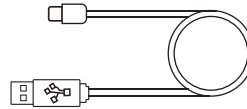

ELECTRIC SPIN SCRUBBER

Before you use the appliance, please read this user manual carefully and store it in a safe place for future reference.

Product Description

USB Charging Cable

Corner Round Brush
Suitable for curved surface, 360-degree
no dead angle cleaning

User Manual

Basic Parameters	
Torque	35 kgf.cm
Voltage	7.4V
Power	84W
Rotation	215 RPM/255 RPM
Battery	60 mins
Weight	930g
Length	29.5 in/40.2 in (75 cm/102 cm)
Adjustable Heads	0-80°
Noise	<70 dB

Brush Head Assembly And Replacement