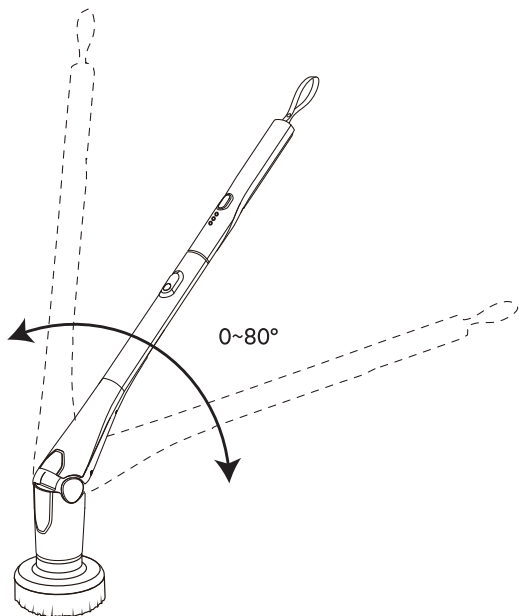

When the brush head is installed, align the triangular shaft and the concave position of the brush head then rotate positively; rotate the brush head reversely when disassembling.

Align the triangular shaft and insert the brush head and and rotate 60° positively for assembly in place and rotate 60° reversely to take out.

Product Assembly

Before the first use, please insert all the protruding parts of the handle into the metal telescopic rod. After insertion, it can not be disassembled.

Usage Instructions

Turn ON/OFF

Press the power button, the machine is turned on, the white indicator lights up, the speed is 215 RPM; Press the power button again and the speed changes to 255 RPM, press the power button again, shut down; If the battery is too low, it will automatically shut down.

Note: Do not overuse. It will turn off automatically due to circuit protection when it is blocked, please turn it on again for reuse.

Waterproof Instruction

The part under telescopic button can be used in water for a short time. The part above telescopic button is splash-proof and can not be submerged into water. Please mind the water depth when using.

Rotation Shaft

Rotation shaft can be adjusted from 0~80°, please adjust it according to your use.

Extension Rod Operation

Press the release button on the handle and then pull the handle for extension; Push the handle for contraction.