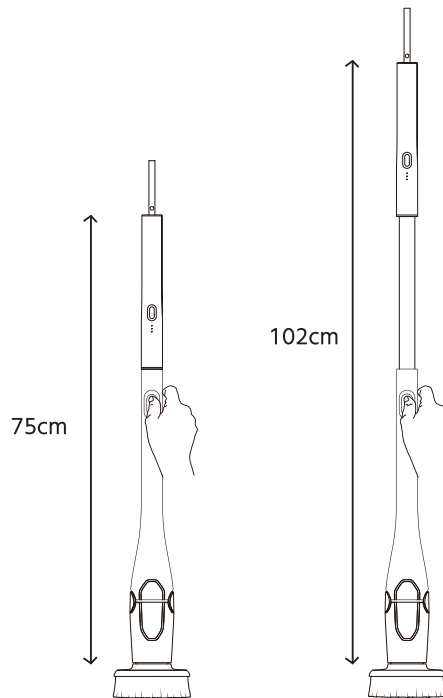

User Manual

Basic Parameters	
Torque	35 kgf.cm
Voltage	7.4V
Power	84W
Rotation	215 RPM/255 RPM
Battery	60 mins
Weight	930g
Length	29.5 in/40.2 in (75 cm/102 cm)
Adjustable Heads	0-80°
Noise	<70 dB

Brush Head Assembly And Replacement

Note: Do not overuse. It will turn off automatically due to circuit protection when it is blocked, please turn it on again for reuse.

Waterproof Instruction

The part under telescopic button can be used in water for a short time. The part above telescopic button is splash-proof and can not be submerged into water. Please mind the water depth when using.

Rotation Shaft

Rotation shaft can be adjusted from 0~80°, please adjust it according to your use.

Extension Rod Operation

Press the release button on the handle and then pull the handle for extension; Push the handle for contraction.