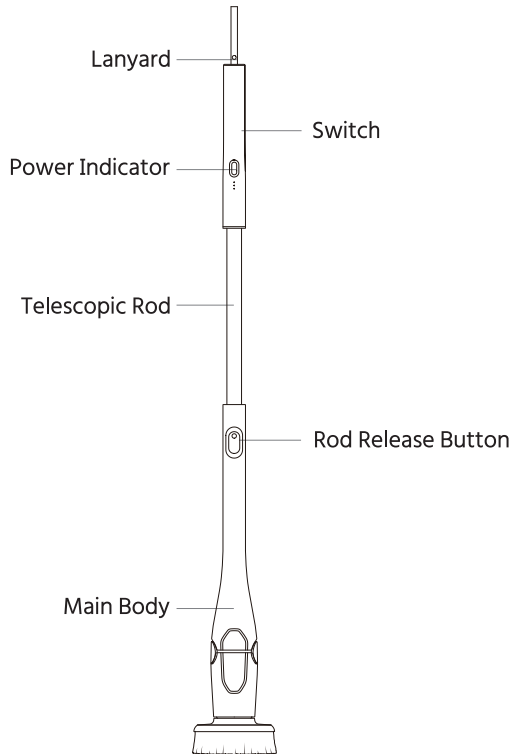

ELECTRIC SPIN SCRUBBER

Before you use the appliance, please read this user manual carefully and store it in a safe place for future reference.

Product Description

USB Charging Cable

Corner Round Brush
Suitable for curved surface, 360-degree
no dead angle cleaning

Hard Flat Brush
Large contact area, efficient and quick for
cleaning stains

Pointed Brush
Clean up the dust in the corner gap

Small Flat Brush
Suitable for cleaning stoves in smaller
areas and soap in the bathroom

User Manual

Basic Parameters	
Torque	35 kgf.cm
Voltage	7.4V
Power	84W
Rotation	215 RPM/255 RPM
Battery	60 mins
Weight	930g
Length	29.5 in/40.2 in (75 cm/102 cm)
Adjustable Heads	0-80°
Noise	<70 dB

Brush Head Assembly And Replacement